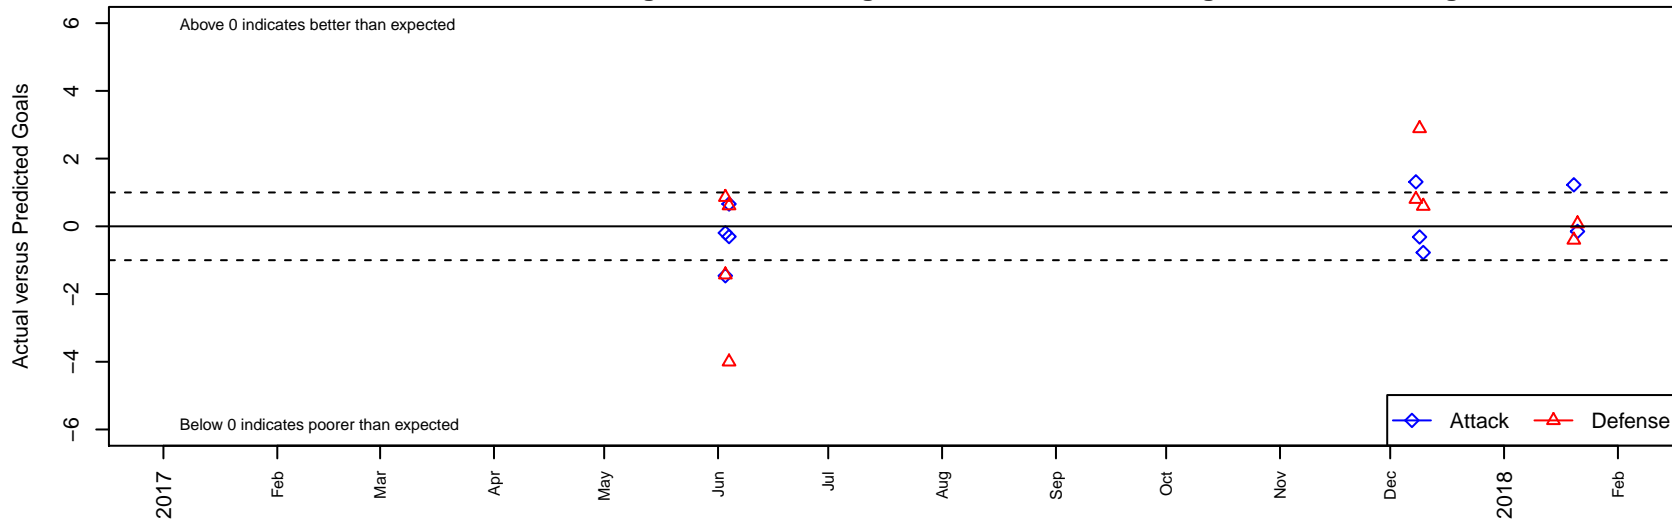

ETFC Force Black G02

Eugene Timbers FC
 Eugene, OR
 G02 total strength=1729
 attack=22.37 defense=27.93
 spr league = PTT Win G02 Premier

alt names used:
 EUGENE TIMBERS FC ETFC 02 G FORCE BI
 EUGENE TIMBERS FC ETFC 02 G FORCE BI
 ETFC 02G Force Black

Venues played:
 2017 Showcase of Champions U16
 2017 Timbers Winter Showcase 2002 FWRL U
 2017 PTT Winter G02 Premier

ETFC Force Black G02
 Dots are actual minus expected GF (blue circles) and GA (red triangles).
 Blue line is smoothed change in attack strength. Red is smoothed change in defense strength.

**attack and defense variance (black dot)
relative to other teams
and top 10 in region**

**attack and defense rating
relative to others at age
and all opponents in last 13 months**

Performance relative to 13 month average